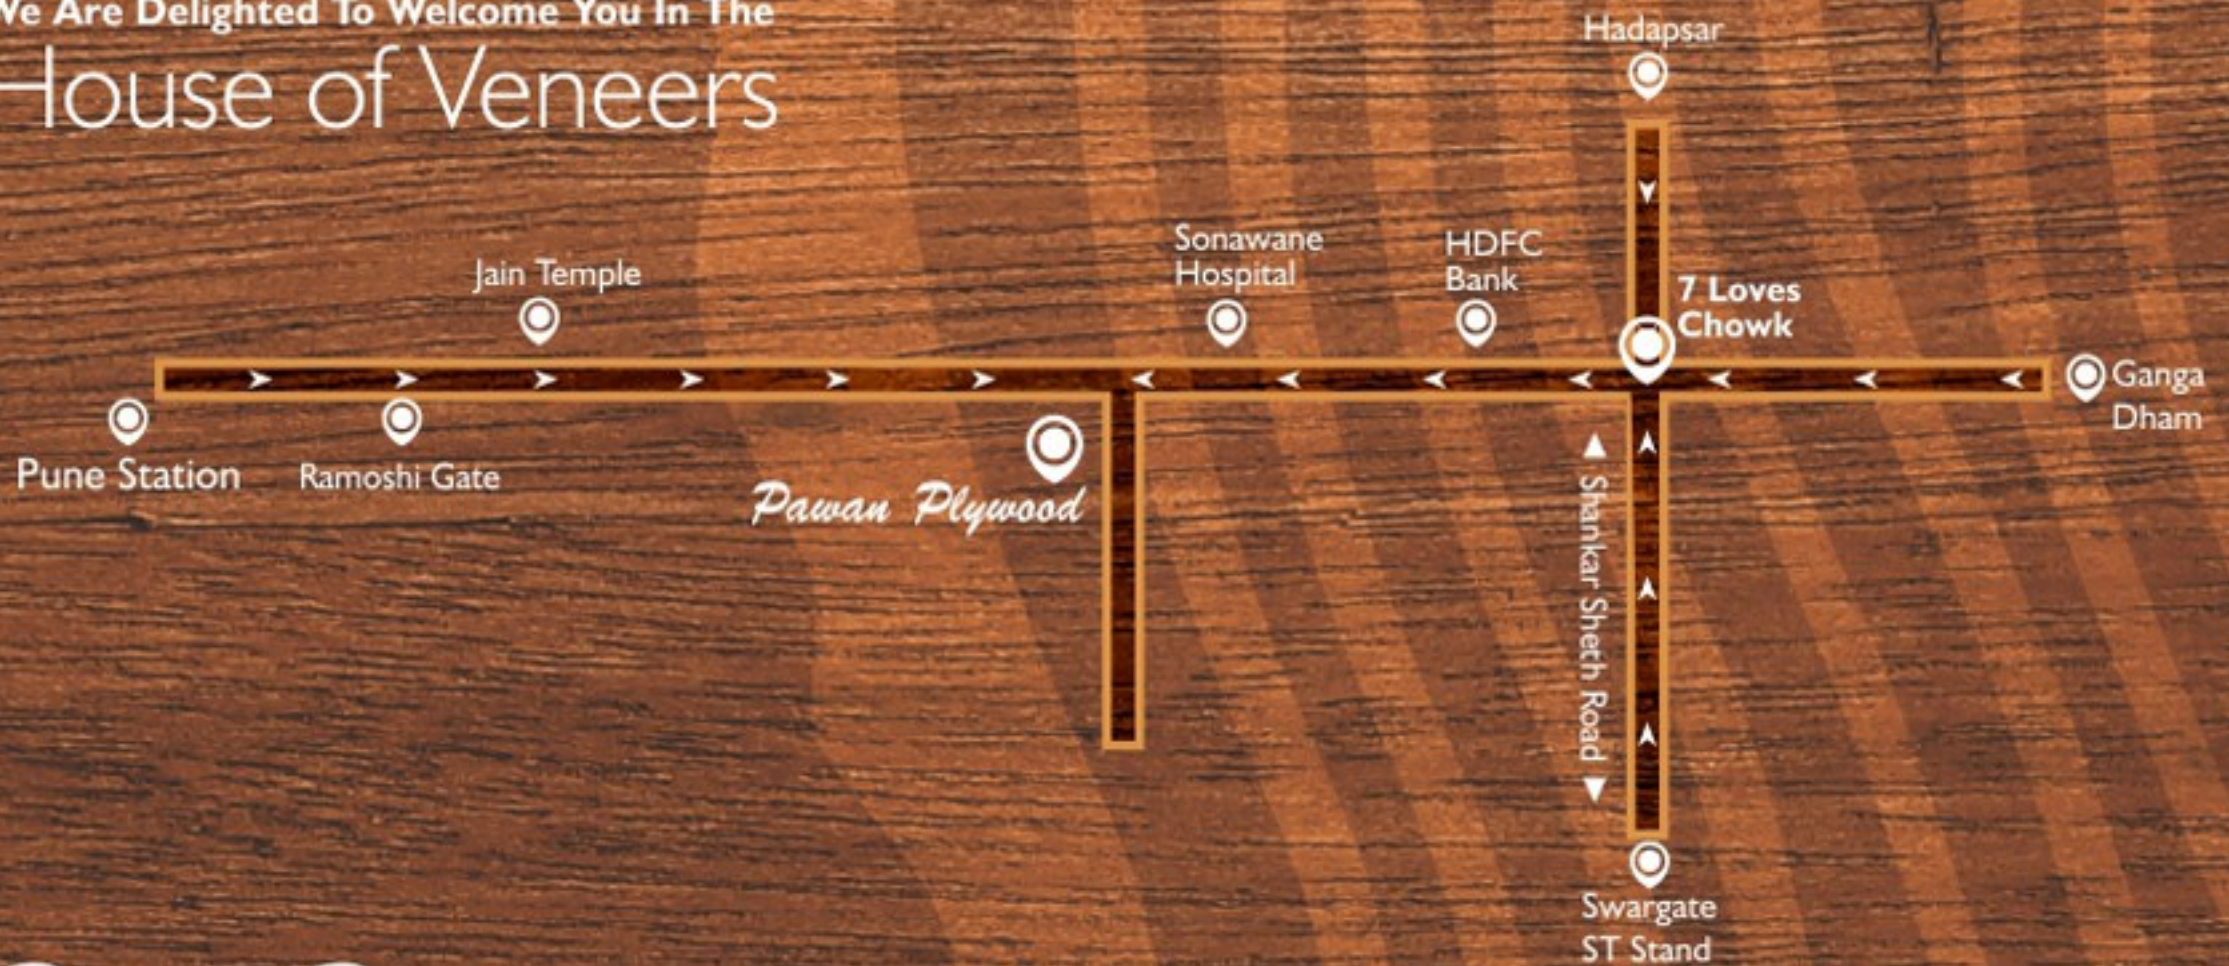

We Are Delighted To Welcome You In The
House of Veneers

Pawan Plywood

126, New Timber Market, Opposite Sonawane Hospital, Pune-411042, Maharashtra.

Phone: 020-264 33 790 | 264 32 480 | E-Mail: pawanplywood126@gmail.com | Website: www.pawanplywood.com