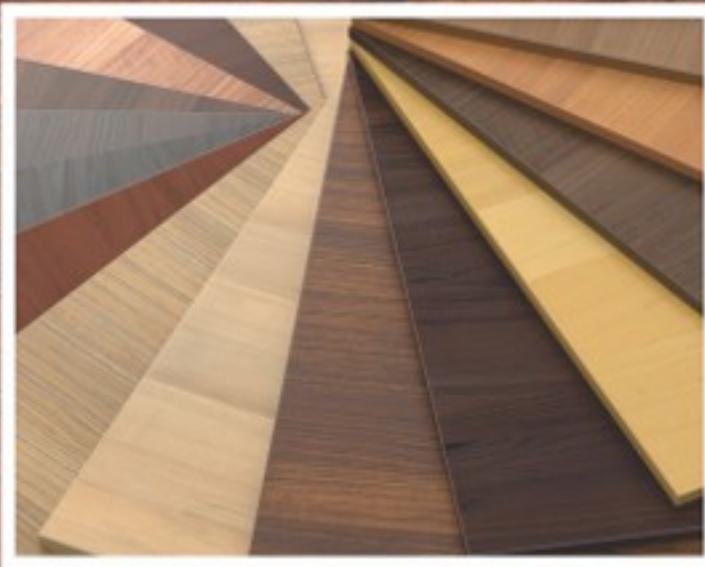

LAMINATES

Decorative Laminates are the specially designed laminated sheet of brown Kraft paper & Decorator printed paper used together using pressure and heat. This decorator sheets are used to add stylish finishes to furniture and also for wall panting.